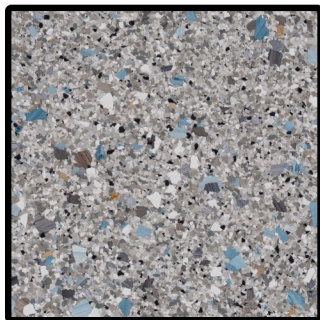

STONE SERIES COLORS

Blue Granite
FB-4101

Quartzite
FB-4102

Travertine
FB-4103

Turquoise
FB-4104

Slate
FB-4105

Shale
FB-4106

Agate
FB-4107

Sandstone
FB-4108

Mudstone
FB-4109

Claystone
FB-4110

Limestone
FB-4111

Blacktop
FB-4112

NOTE: The colors depicted on this color chart may not illustrate the exact color.