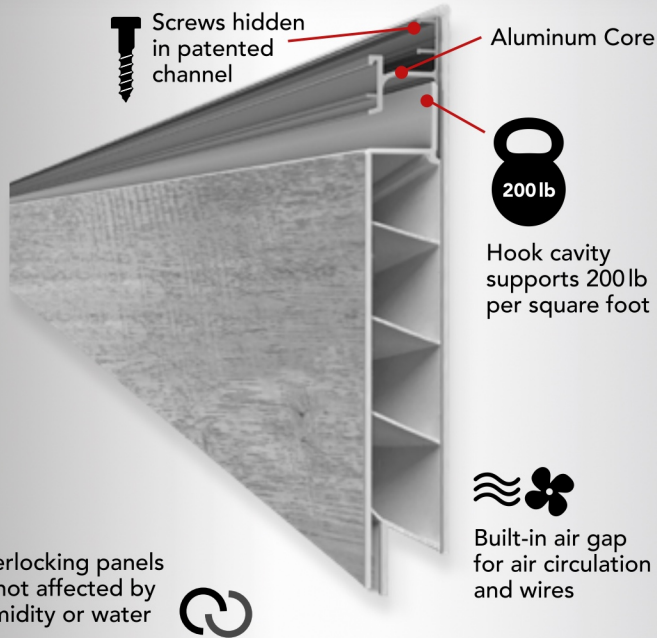

PROCORE+ PANELS

PROCORE+

The ProCore Plus Slatwall panel has all the advantages of our ProCore panel and combines it with a gorgeous carbon fiber or gray wood finish.

Hidden solid aluminum core strip	✓
Holds up to 200 lb per square foot	✓
Compatible with 24 and 16 in. stud centers	✓
Impact resistant	✓
Patented hidden screw design	✓
Lifetime warranty	✓
Easy to install and clean	✓
All finishing trims and screws included	✓
Installs over drywall to studs or directly to studs	✓

EXTRA STRENGTH WITH STYLE