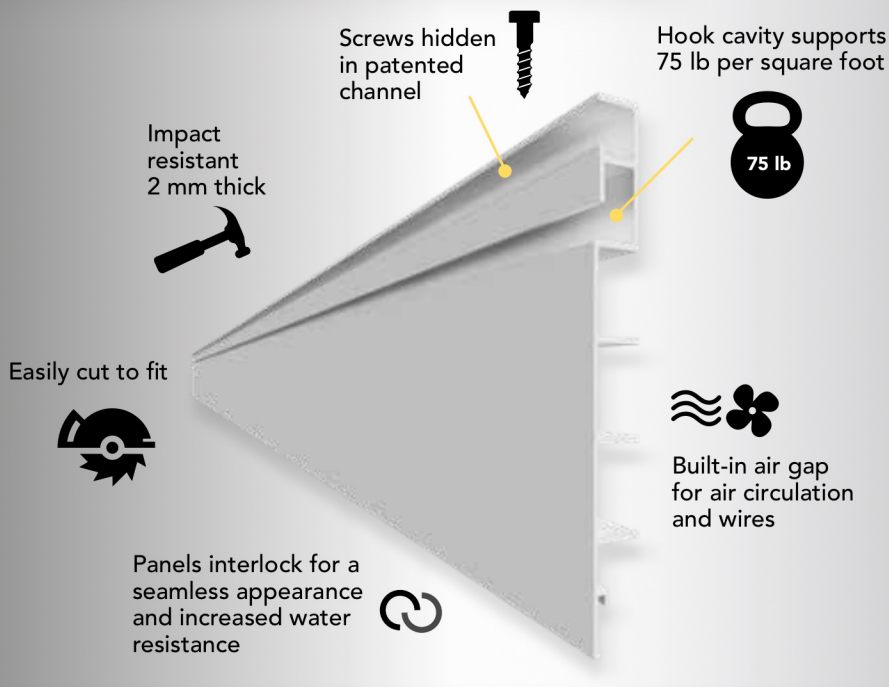

## **ACCESSORIES**

GET ALL YOUR GEAR OFF THE FLOOR  
WITH OUR LARGE SELECTION  
OF SLATWALL ACCESSORIES

PAGE 14

# PVC SLATWALL

**PVC Slatwall — our most popular Slatwall. Works great for 16 in. stud centers. Available in two different configurations and four different colors.**

Best value per square foot or linear foot	✓
Holds up to 75 lb per square foot	✓
Compatible with 16 in. stud centers	✓
Made from high density solid core PVC	✓
Impact resistant	✓
Made from 90% recycled material	✓
Patented hidden screw design	✓
Lifetime warranty	✓
Easy to install and clean	✓
All finishing trims and screws included	✓
Installs over drywall to studs or directly to studs	✓
Made in Canada	✓